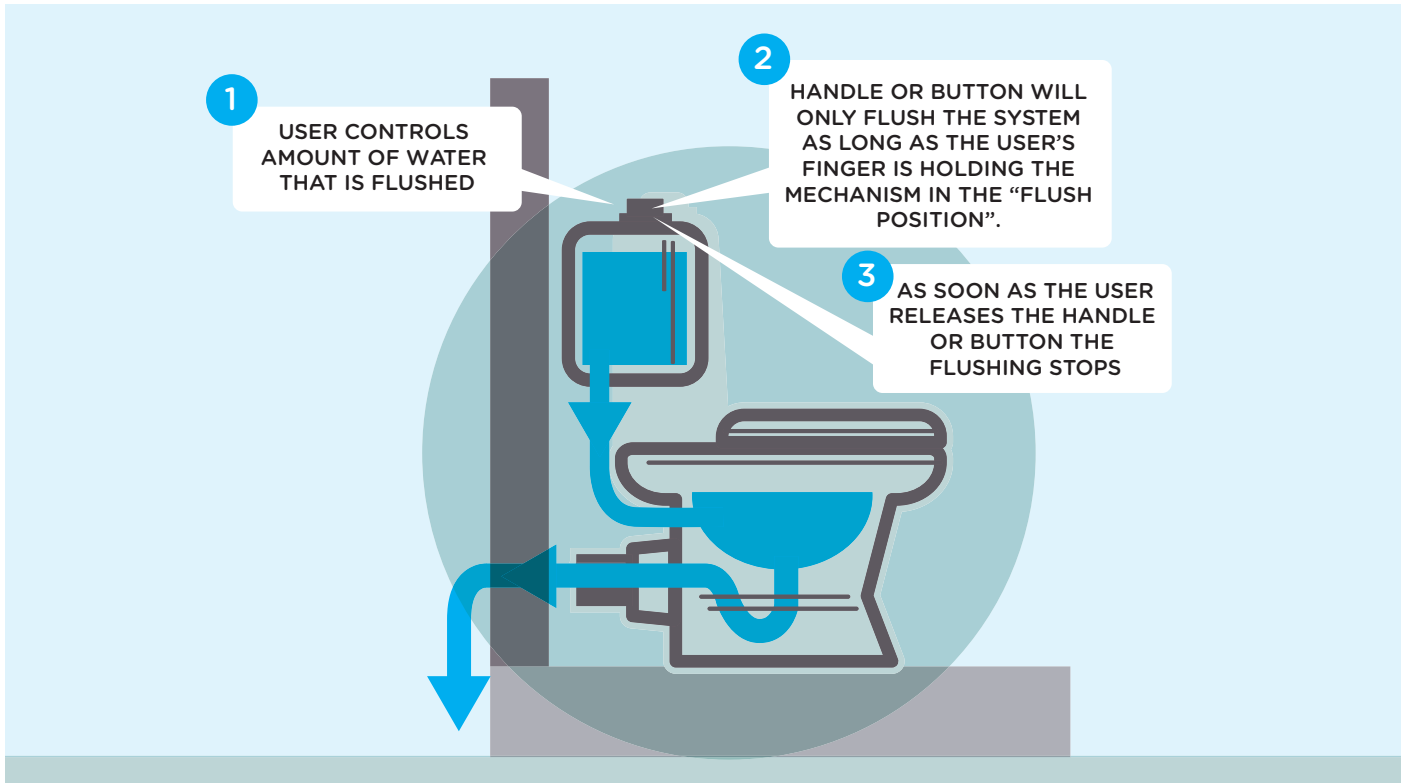

# Water Rhapsody Multi Flush Factsheet

**Water Rhapsody Multi Flush:** to minimize municipal or your own source of rainwater for toilet flushing. The savings for this innocent little inexpensive device are truly astounding when one considers that UCT in 2002 installed these in all of the campuses and achieved a 90% saving (using only 10% of the water the previous year, and they are still there).