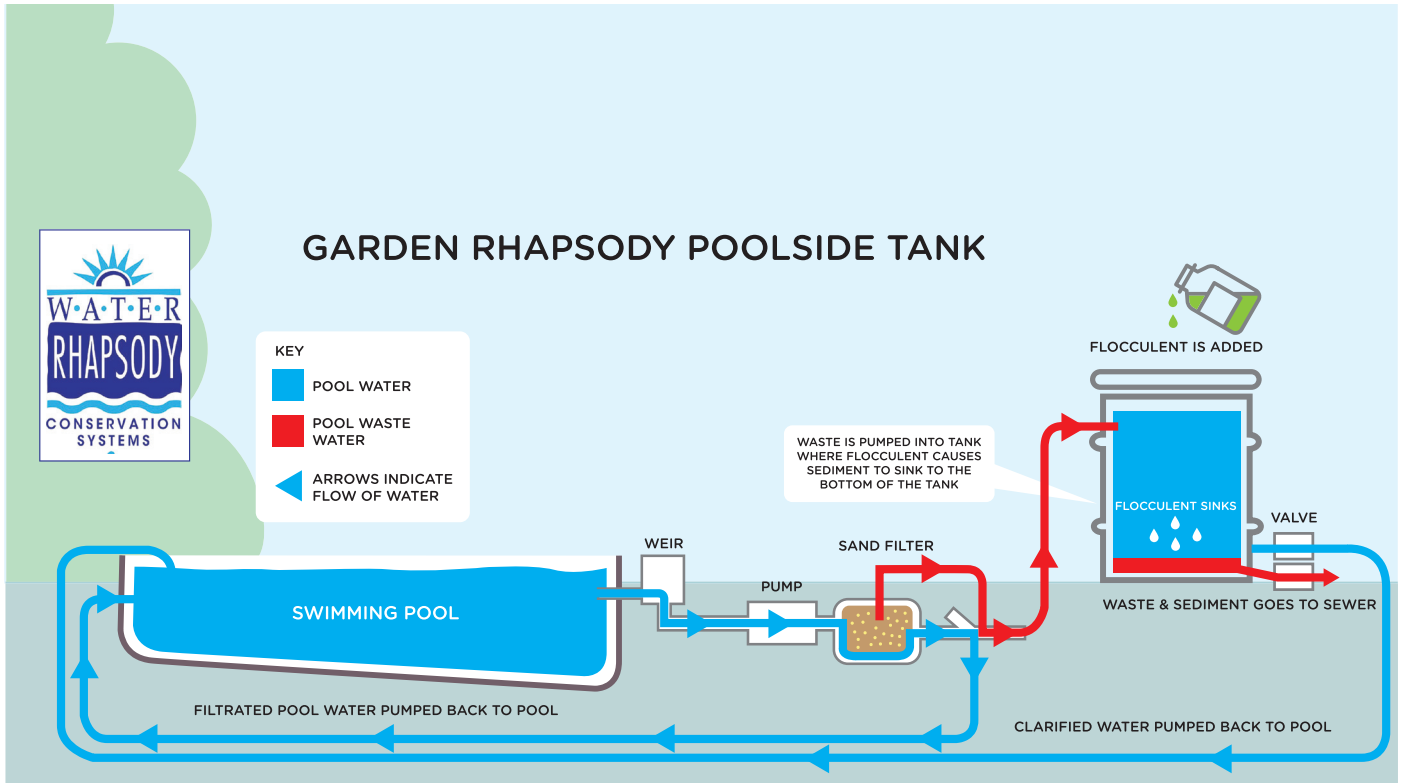

# Water Rhapsody Poolside Tank Factsheet

**Water Rhapsody Poolside Tank:** Every sand filter requires being backwashed from time to time. Water Rhapsody devised this system to re-use this backwash and return the water back to the pool, completely clarified.